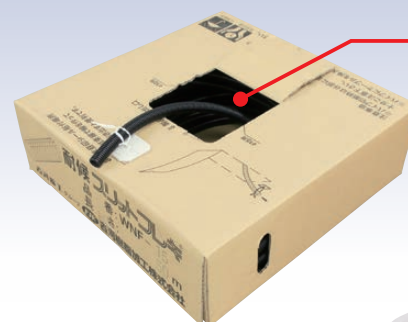

Slitted protective tube for outdoor use

WEATHERPROOF SLITFLEKY

Features

Slitted outdoor protective tube with excellent weather resistance.

As it is soft and easy to open, you can easily to cover the cable.

It can be used for a variety of situations, such as cable protection from birds and animals, cable bundling, and repairing of degraded pipelines.

Item No.	I.D (mm)	O.D (mm)	Length (m)
WNF-10	10.5	15.0	50m/ box
WNF-15	15.0	20.0	50m/ box
WNF-22	22.0	31.0	30m/ box
WNF-28	28.0	37.0	25m/ box
WNF-40	40.0	50.5	2m×5/ box
WNF-52	52.0	63.0	2m×5/ box

* The contents described in this paper may be changed without notice.

The slit is soft and easy to open, cable smoothly enters and improves the workability.

FURUKAWA INDUSTRIAL PLASTICS CO., LTD.

195 Shinminato, Mihama-ku,
Chiba-shi, Chiba, Japan 261-0002