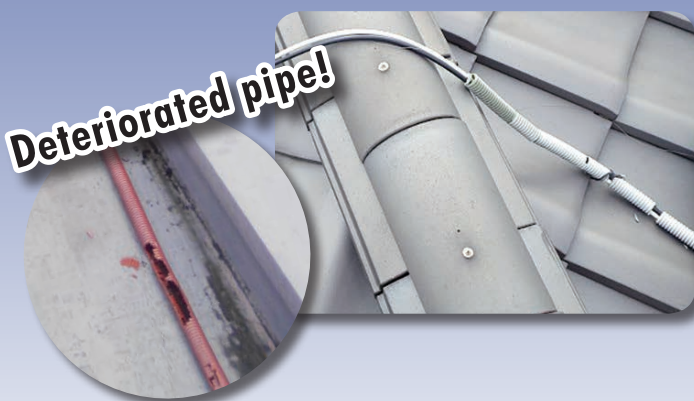

Slitted protective tube for outdoor use

WEATHERPROOF SLITFLEKY

Features

Slitted outdoor protective tube with excellent weather resistance.

As it is soft and easy to open, you can easily to cover the cable.

It can be used for a variety of situations, such as cable protection from birds and animals, cable bundling, and repairing of degraded pipelines.

Item No.	I.D (mm)	O.D (mm)	Length (m)
WNF-10	10.5	15.0	50m/ box
WNF-15	15.0	20.0	50m/ box
WNF-22	22.0	31.0	30m/ box
WNF-28	28.0	37.0	25m/ box
WNF-40	40.0	50.5	2m×5/ box
WNF-52	52.0	63.0	2m×5/ box

* The contents described in this paper may be changed without notice.

The slit is soft and easy to open, cable smoothly enters and improves the workability.

FURUKAWA INDUSTRIAL PLASTICS CO., LTD.

195 Shinminato, Mihama-ku,
Chiba-shi, Chiba, Japan 261-0002