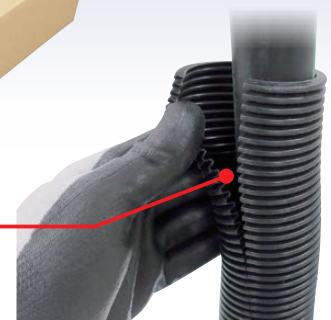

Slitted protective tube for outdoor use

WEATHERPROOF SLITFLEKY

Features

Slitted outdoor protective tube with excellent weather resistance.

As it is soft and easy to open, you can easily to cover the cable.

It can be used for a variety of situations, such as cable protection from birds and animals, cable bundling, and repairing of degraded pipelines.

Item No.	I.D (mm)	O.D (mm)	Length (m)
WNF-10	10.5	15.0	50m/ box
WNF-15	15.0	20.0	50m/ box
WNF-22	22.0	31.0	30m/ box
WNF-28	28.0	37.0	25m/ box
WNF-40	40.0	50.5	2m×5/ box
WNF-52	52.0	63.0	2m×5/ box

* The contents described in this paper may be changed without notice.

The slit is soft and easy to open, cable smoothly enters and improves the workability.

FURUKAWA INDUSTRIAL PLASTICS CO., LTD.

195 Shinminato, Mihama-ku,
Chiba-shi, Chiba, Japan 261-0002