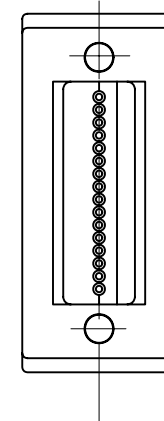

SUBJECT TO MINOR CHANGE WITHOUT AFFECTING THE PERFORMANCE OF THE ITEM

REF.NO.

OPC-16023B

Unit:mm
Not to scale

1	Ferrule	Plastic	1
No.	Description	Material	Q'ty
TITLE			
MT16 MM Low Loss Ferrule			

FURUKAWA ELECTRIC CO.,LTD.