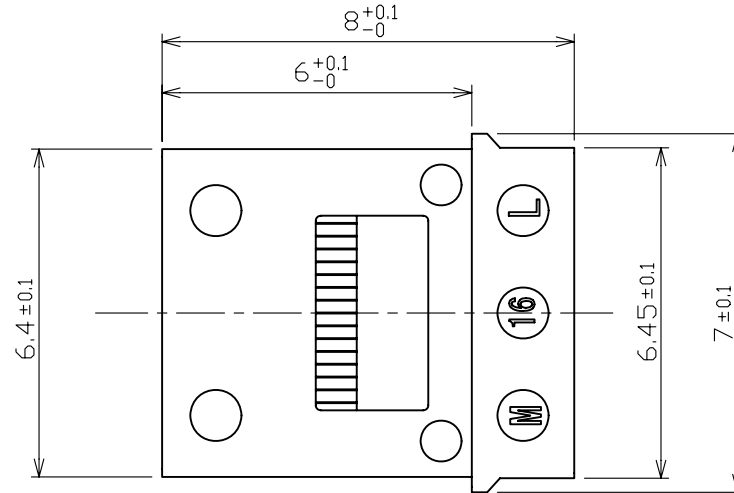

SUBJECT TO MINOR CHANGE WITHOUT AFFECTING THE PERFORMANCE OF THE ITEM

REF.NO.

OPC-16023B

Unit:mm
Not to scale

1	Ferrule	Plastic	1
No.	Description	Material	Q'ty
TITLE			
MT16 MM Low Loss Ferrule			

FURUKAWA ELECTRIC CO.,LTD.