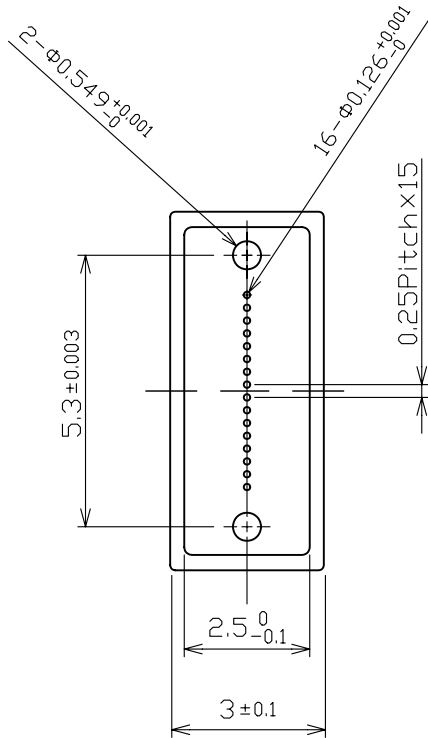

SUBJECT TO MINOR CHANGE WITHOUT AFFECTING THE PERFORMANCE OF THE ITEM

REF.NO.

OPC-16023B

Unit:mm
Not to scale

1	Ferrule	Plastic	1
No.	Description	Material	Q'ty
TITLE			
MT16 MM Low Loss Ferrule			

FURUKAWA ELECTRIC CO.,LTD.